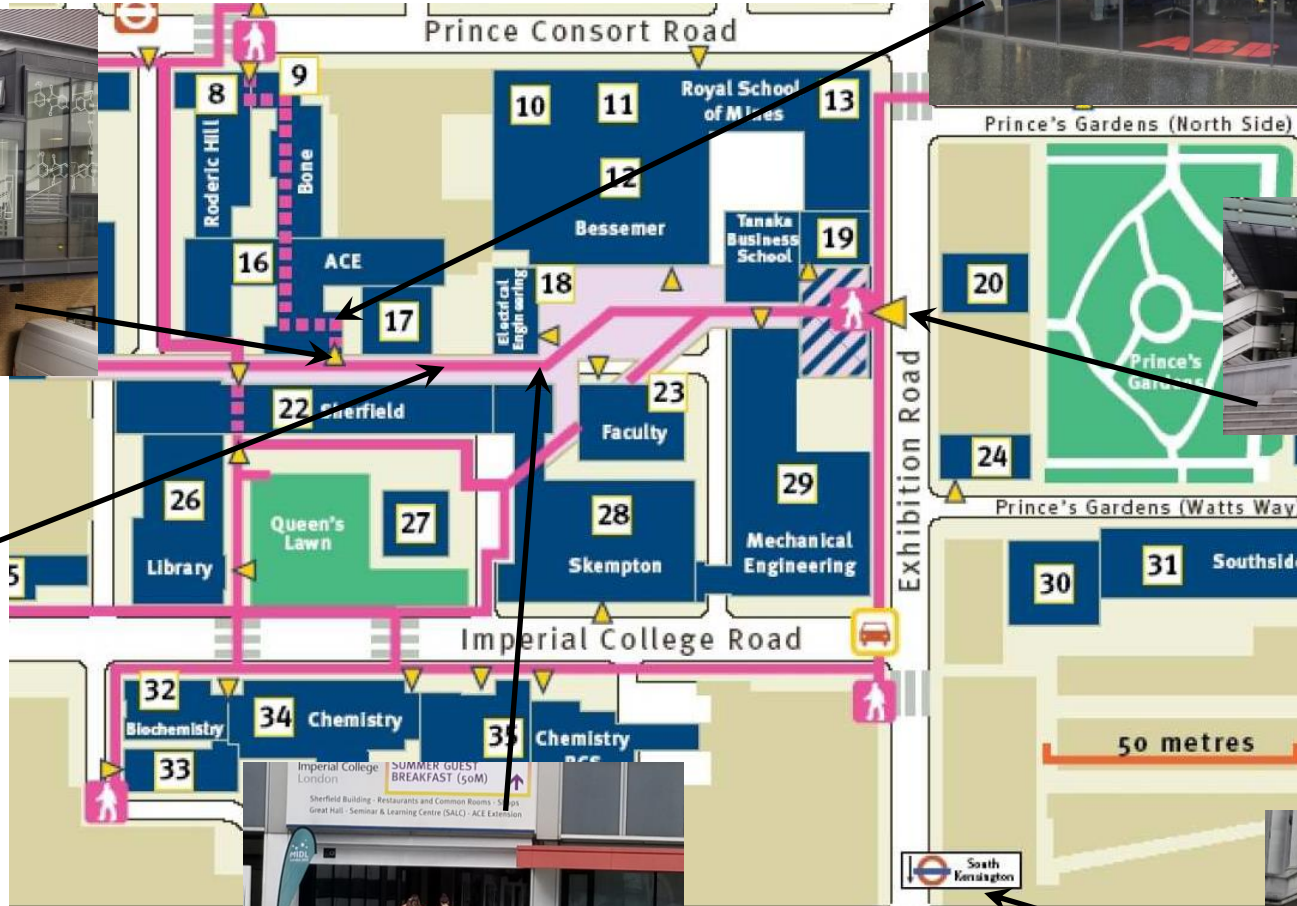

# MAP to ACEX Bldg. at Imperial College – South Kensington Campus

Take the Tube to South Kensington and walk north along Exhibition Road where the Science Museum is located, or take the underground tunnel to the station exit seen below. Walk north along Exhibition Rd. and enter the Imperial College Business School as seen below

Turn right onto glass bridge to ACEX Bldg. (someone will let you in)

Turn left at the ABB control room to find Lecture Theatre 1

Enter the revolving doors of the Business School & walk through to the plaza behind

Turn right in S. Kensington Tube Station and take museum tunnel to here

Continue along the walkway until you see the glass bridge on your right with all the molecules on it

Walk across the plaza to walkway entrance