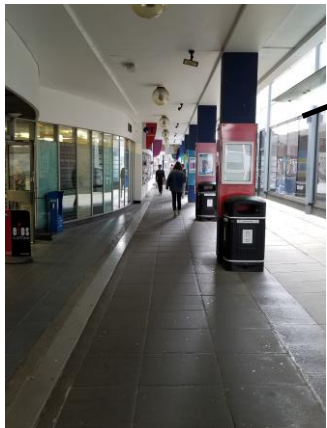

# MAP to ACEX Bldg. at Imperial College – South Kensington Campus

Take the Tube to South Kensington and walk north along Exhibition Road where the Science Museum is located, or take the underground tunnel to the station exit seen below. Walk north along Exhibition Rd. and enter the Imperial College Business School as seen below

Turn right onto glass bridge to ACEX Bldg. (someone will let you in)

Turn left at the ABB control room to find Lecture Theatre 1

Enter the revolving doors of the Business School & walk through to the plaza behind

Turn right in S. Kensington Tube Station and take museum tunnel to here

Continue along the walkway until you see the glass bridge on your right with all the molecules on it

Walk across the plaza to walkway entrance